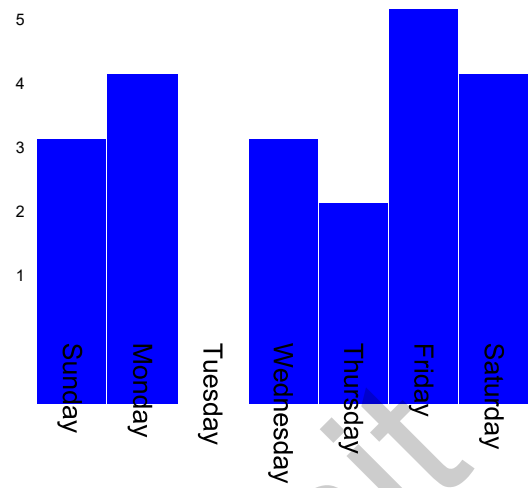

Crime statistics

Queensland Police Service

Valid as of 19/12/2023 08:05:17
 Printed by #4009862 TUCKER, D.

Daily and hourly occurrences

	SUNDAY	MONDAY	TUESDAY	WEDNESDAY	THURSDAY	FRIDAY	SATURDAY	UNKNOWN	TOTAL
NUMBER OF EVENTS - >	3	4	0	3	2	7	4	0	23
0:00 TO 3:59	1	1				2	3		7
4:00 TO 7:59	2								2
8:00 TO 11:59						1			1
12:00 TO 15:59		1		1		1	1		4
16:00 TO 19:59					1				1
20:00 TO 23:59		2		2	1	3			8
UNKNOWN HOUR									0

Breakdown by month:

Month	Number of occurrences	Percentage of total
January	1	4.3%
February	3	13.0%
March	0	0.0%
April	3	13.0%
May	4	17.4%
June	1	4.3%
July	1	4.3%
August	0	0.0%
September	5	21.7%
October	1	4.3%
November	2	8.7%
December	2	8.7%
Unknown	0	0.0%
Total	23	100%

Breakdown by day of the week:

Weekday	Number of occurrences	Percentage of total
Sunday	3	13.0%
Monday	4	17.4%
Tuesday	0	0.0%

In confidence

Wednesday	3	13.0%
Thursday	2	8.7%
Friday	7	30.4%
Saturday	4	17.4%
Unknown	0	0.0%
Total	23	100%

Number of occurrences per weekday

Breakdown by time of day:

Time	Number of occurrences	Percentage of total
0:00 - 3:59	7	30.4%
4:00 - 7:59	2	8.7%
8:00 - 11:59	1	4.3%
12:00 - 15:59	4	17.4%
16:00 - 19:59	1	4.3%
20:00 - 23:59	8	34.8%
Unknown	0	0.0%
Total	23	100%