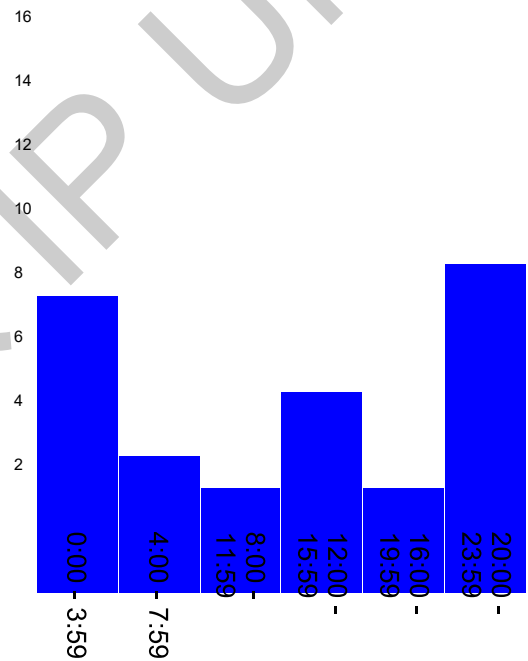

Crime statistics

Queensland Police Service

Valid as of 19/12/2023 08:05:17
 Printed by #4009862 TUCKER, D.

Daily and hourly occurrences

	SUNDAY	MONDAY	TUESDAY	WEDNESDAY	THURSDAY	FRIDAY	SATURDAY	UNKNOWN	TOTAL
NUMBER OF EVENTS - >	3	4	0	3	2	7	4	0	23
0:00 TO 3:59	1	1				2	3		7
4:00 TO 7:59	2								2
8:00 TO 11:59						1			1
12:00 TO 15:59		1		1		1	1		4
16:00 TO 19:59					1				1
20:00 TO 23:59		2		2	1	3			8
UNKNOWN HOUR									0

Breakdown by month:

Month	Number of occurrences	Percentage of total
January	1	4.3%
February	3	13.0%
March	0	0.0%
April	3	13.0%
May	4	17.4%
June	1	4.3%
July	1	4.3%
August	0	0.0%
September	5	21.7%
October	1	4.3%
November	2	8.7%
December	2	8.7%
Unknown	0	0.0%
Total	23	100%

Breakdown by day of the week:

Weekday	Number of occurrences	Percentage of total
Sunday	3	13.0%
Monday	4	17.4%
Tuesday	0	0.0%

In confidence

Wednesday	3	13.0%
Thursday	2	8.7%
Friday	7	30.4%
Saturday	4	17.4%
Unknown	0	0.0%
Total	23	100%

Number of occurrences per weekday

Breakdown by time of day:

Time	Number of occurrences	Percentage of total
0:00 - 3:59	7	30.4%
4:00 - 7:59	2	8.7%
8:00 - 11:59	1	4.3%
12:00 - 15:59	4	17.4%
16:00 - 19:59	1	4.3%
20:00 - 23:59	8	34.8%
Unknown	0	0.0%
Total	23	100%