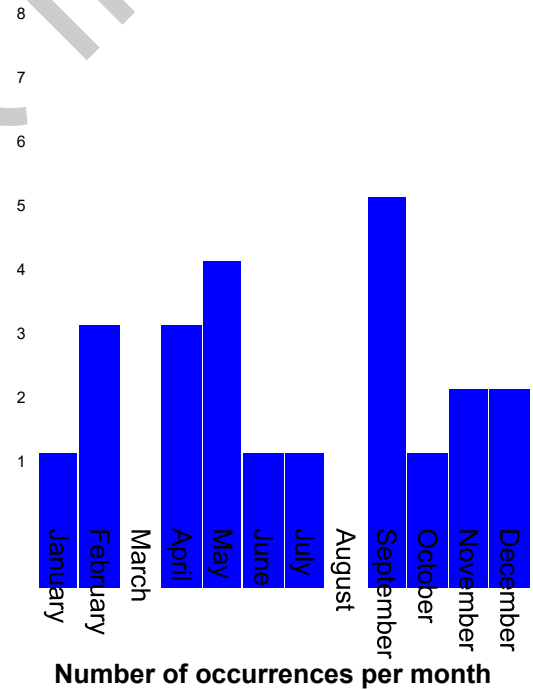

Crime statistics

Queensland Police Service

Valid as of 19/12/2023 08:05:17
 Printed by #4009862 TUCKER, D.

Daily and hourly occurrences

	SUNDAY	MONDAY	TUESDAY	WEDNESDAY	THURSDAY	FRIDAY	SATURDAY	UNKNOWN	TOTAL
NUMBER OF EVENTS - >	3	4	0	3	2	7	4	0	23
0:00 TO 3:59	1	1				2	3		7
4:00 TO 7:59	2								2
8:00 TO 11:59						1			1
12:00 TO 15:59		1		1		1	1		4
16:00 TO 19:59					1				1
20:00 TO 23:59		2		2	1	3			8
UNKNOWN HOUR									0

Breakdown by month:

Month	Number of occurrences	Percentage of total
January	1	4.3%
February	3	13.0%
March	0	0.0%
April	3	13.0%
May	4	17.4%
June	1	4.3%
July	1	4.3%
August	0	0.0%
September	5	21.7%
October	1	4.3%
November	2	8.7%
December	2	8.7%
Unknown	0	0.0%
Total	23	100%

Breakdown by day of the week:

Weekday	Number of occurrences	Percentage of total
Sunday	3	13.0%
Monday	4	17.4%
Tuesday	0	0.0%

In confidence

Wednesday	3	13.0%
Thursday	2	8.7%
Friday	7	30.4%
Saturday	4	17.4%
Unknown	0	0.0%
Total	23	100%

Number of occurrences per weekday

Breakdown by time of day:

Time	Number of occurrences	Percentage of total
0:00 - 3:59	7	30.4%
4:00 - 7:59	2	8.7%
8:00 - 11:59	1	4.3%
12:00 - 15:59	4	17.4%
16:00 - 19:59	1	4.3%
20:00 - 23:59	8	34.8%
Unknown	0	0.0%
Total	23	100%